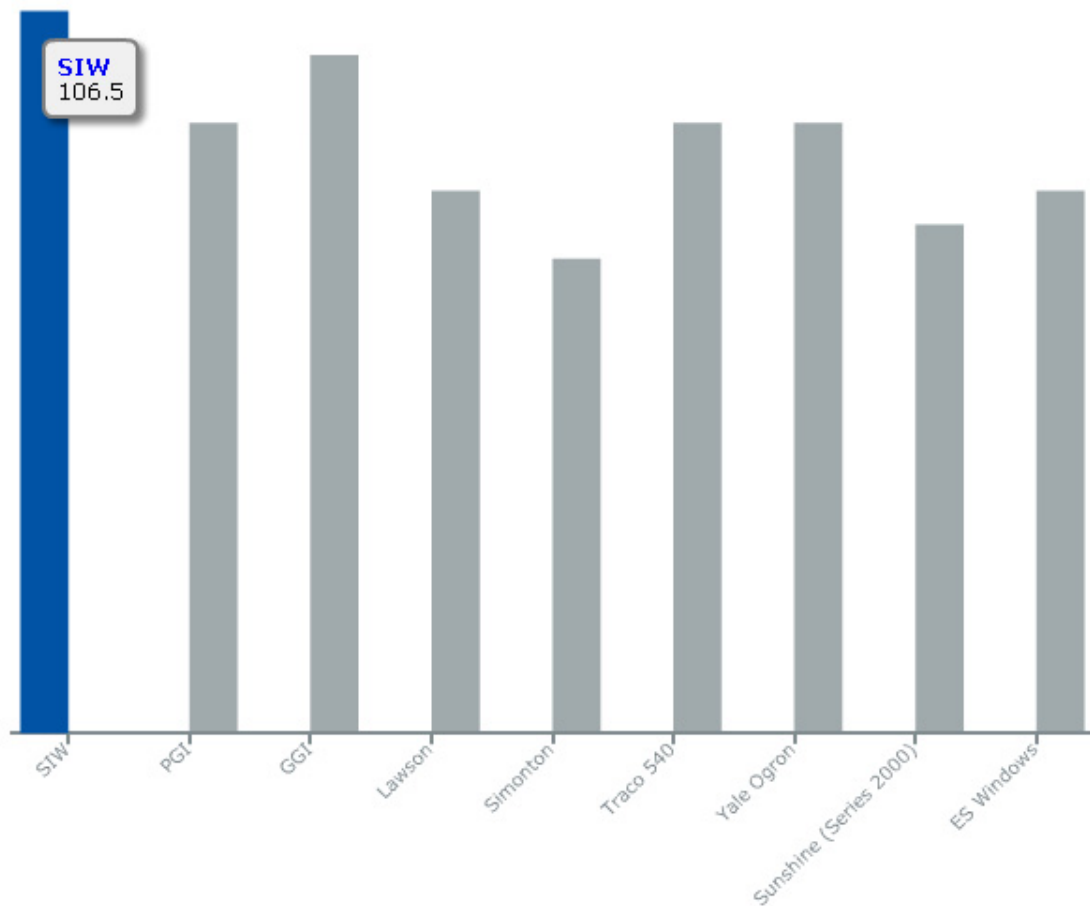

## Compare Us

Max Positive Wind Pressure in PSF

**Phone**

**1-877-274-8283**

**Call Toll Free**