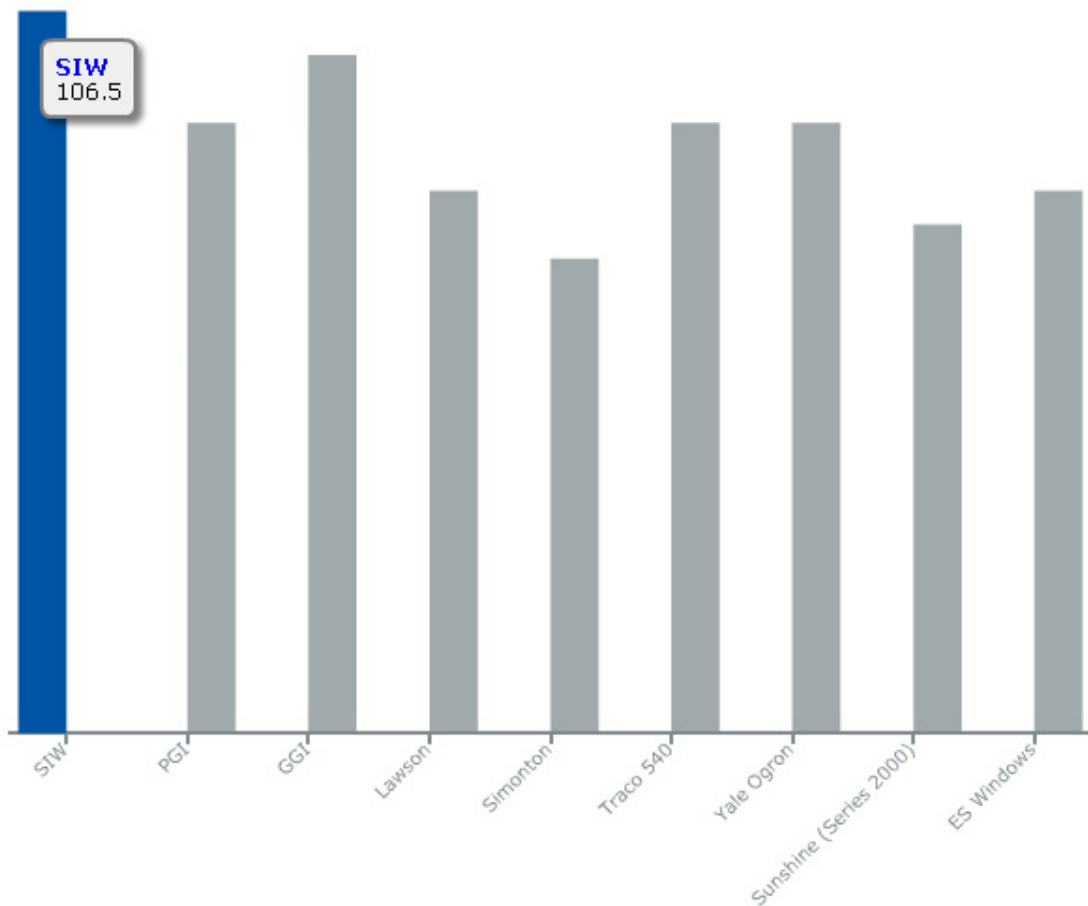

## Compare Us

Max Positive Wind Pressure in PSF

Phone

1-877-274-8283

Call Toll Free