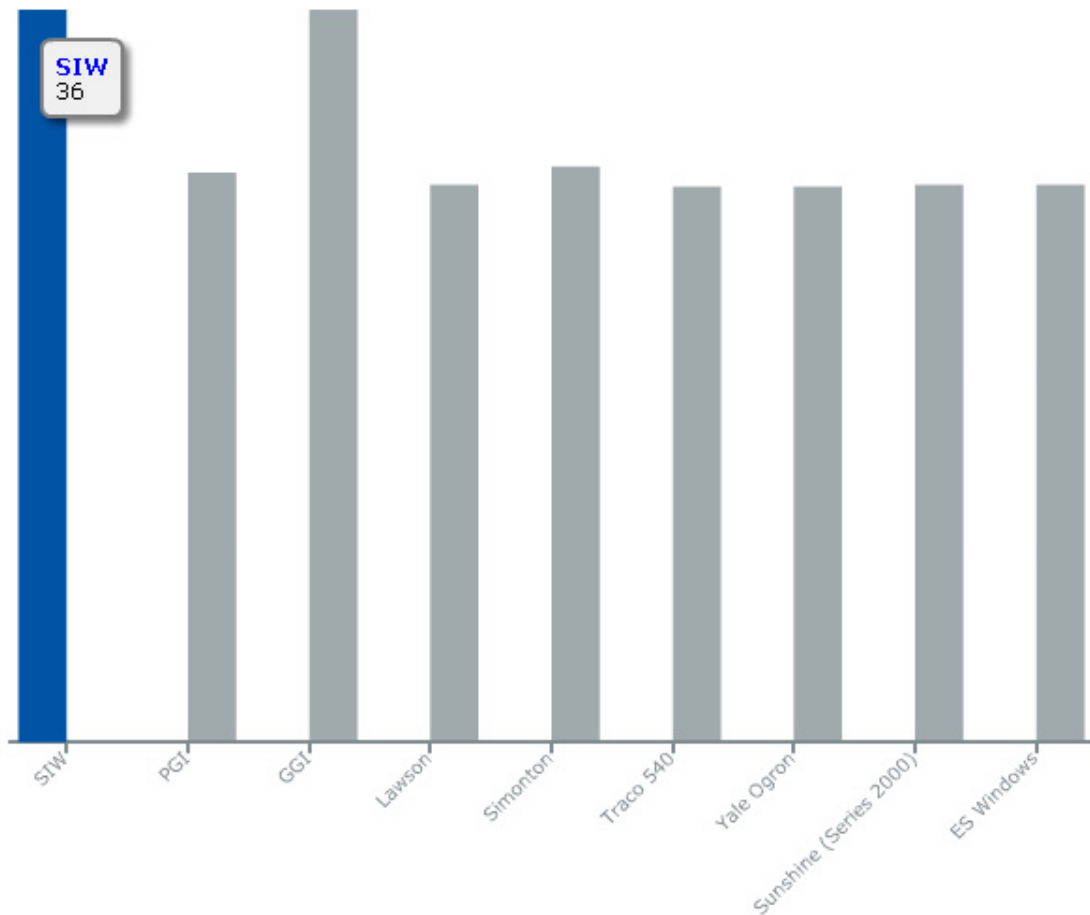

## Compare Us

Largest Available Size in Sq.Ft.

**Phone**

**1-877-274-8283**

**Call Toll Free**