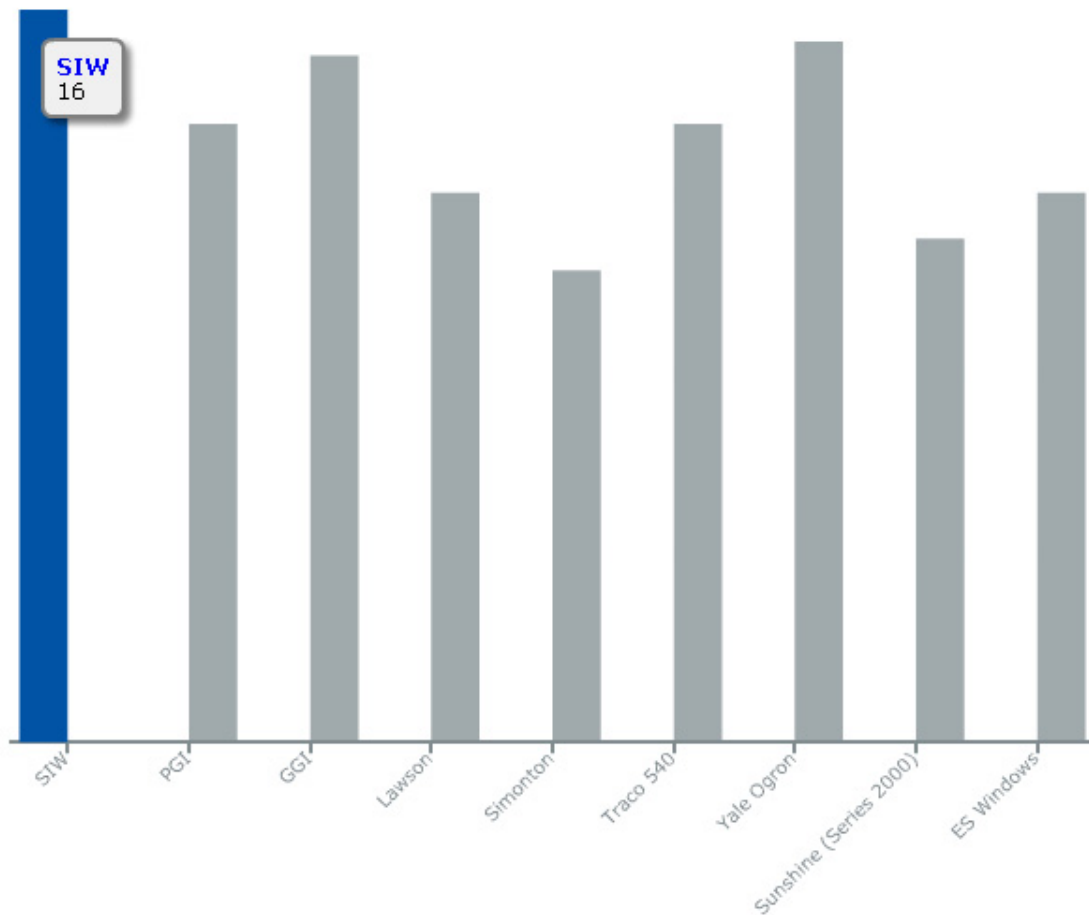

1-877-274-8283

Compare Us

Max Water Resistance in PSF

Phone

1-877-274-8283

Call Toll Free